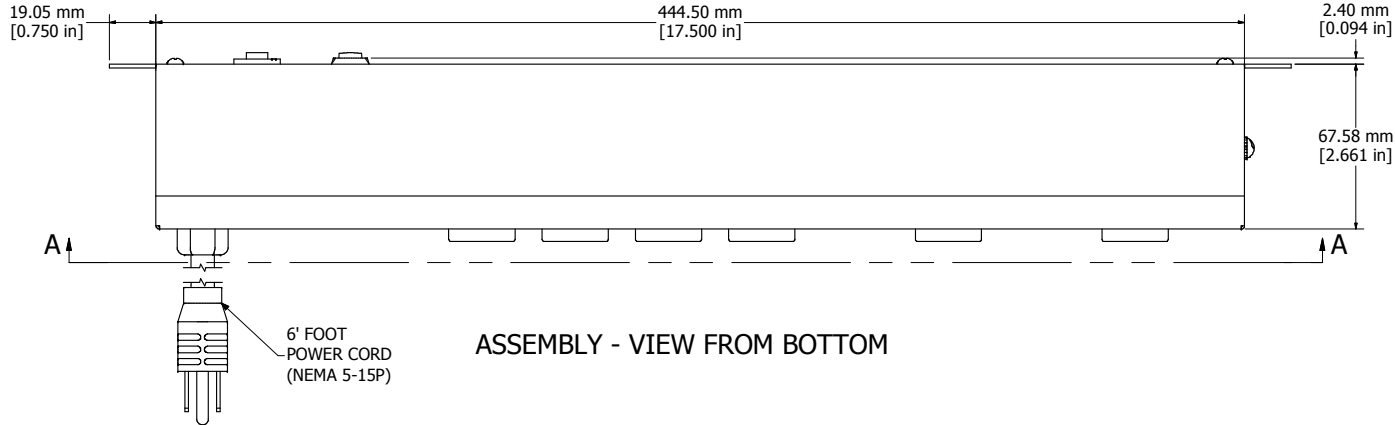

ASSEMBLY - VIEW FROM FRONT

ISOMETRIC VIEW

ASSEMBLY - VIEW FROM BOTTOM

ASSEMBLY - VIEW FROM SIDE

SECTION A-A

1583H6A1BK
Finish - Front - Black Painted Steel
Back - Black Painted Steel
Rated - 125 VAC, 60 Hz, 15 Amps
Approvals - CSA Certified Standards C22.2 (No. 21-95, 42-99)
- UL Recognized Standard UL1363