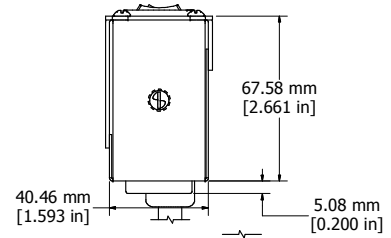

ASSEMBLY - VIEW FROM FRONT

ISOMETRIC VIEW

ASSEMBLY - VIEW FROM BOTTOM

ASSEMBLY - VIEW FROM SIDE

SECTION A-A

1583H6A1BK
Finish - Front - Black Painted Steel
Back - Black Painted Steel
Rated - 125 VAC, 60 Hz, 15 Amps
Approvals - CSA Certified Standards C22.2 (No. 21-95, 42-99)
- UL Recognized Standard UL1363