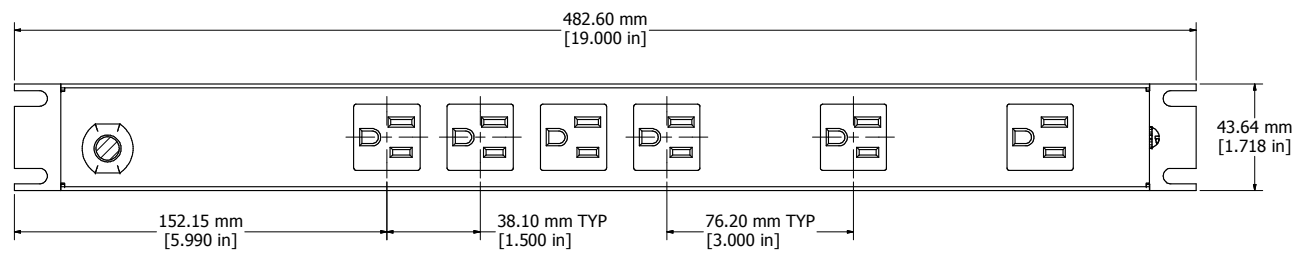

ASSEMBLY - VIEW FROM FRONT

ISOMETRIC VIEW

ASSEMBLY - VIEW FROM BOTTOM

ASSEMBLY - VIEW FROM SIDE

SECTION A-A

1583H6A1BK
Finish - Front - Black Painted Steel
Back - Black Painted Steel
Rated - 125 VAC, 60 Hz, 15 Amps
Approvals - CSA Certified Standards C22.2 (No. 21-95, 42-99)
- UL Recognized Standard UL1363