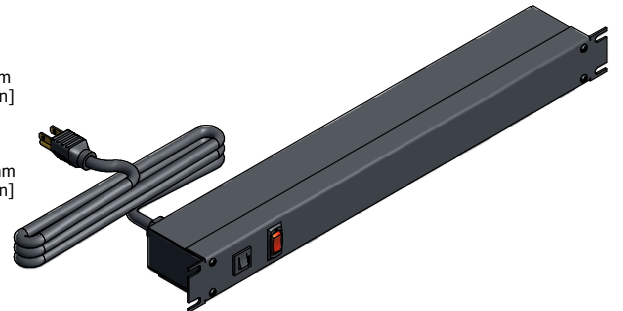

ASSEMBLY - VIEW FROM FRONT

ISOMETRIC VIEW

ASSEMBLY - VIEW FROM BOTTOM

ASSEMBLY - VIEW FROM SIDE

SECTION A-A

1583H6A1BK
Finish - Front - Black Painted Steel
Back - Black Painted Steel
Rated - 125 VAC, 60 Hz, 15 Amps
Approvals - CSA Certified Standards C22.2 (No. 21-95, 42-99)
- UL Recognized Standard UL1363