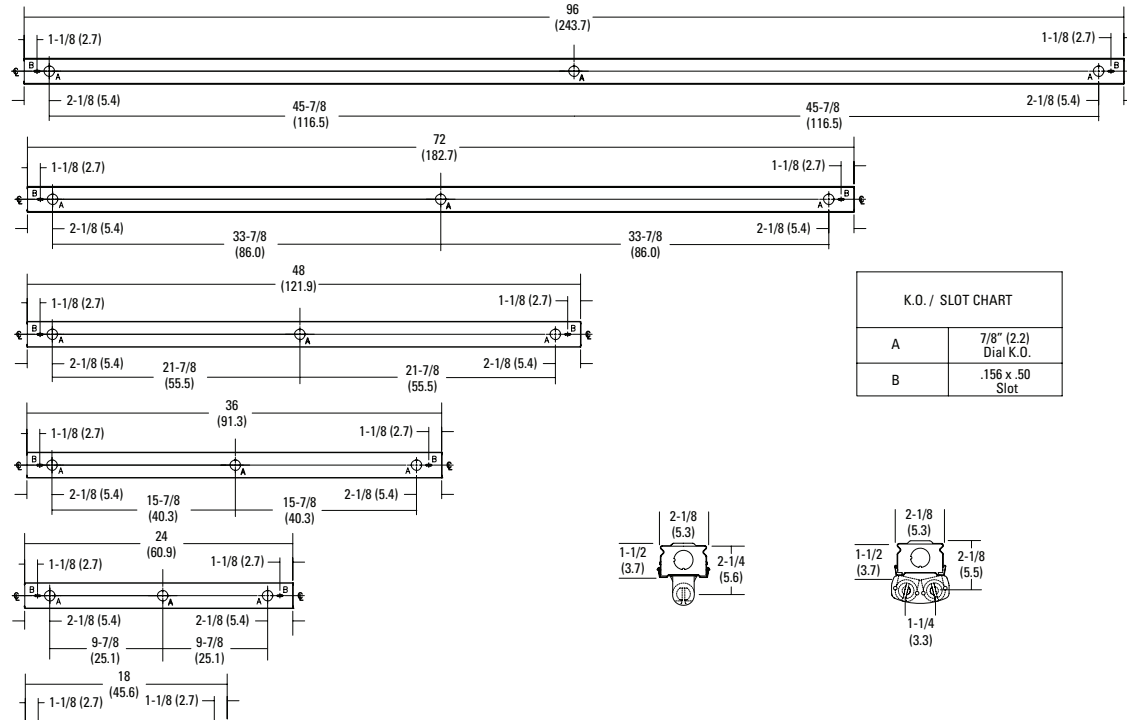

Strip Lights

DIMENSIONS

Inches (centimeters). Subject to change without notice.

Z STRIPS

T8 DIMENSIONS