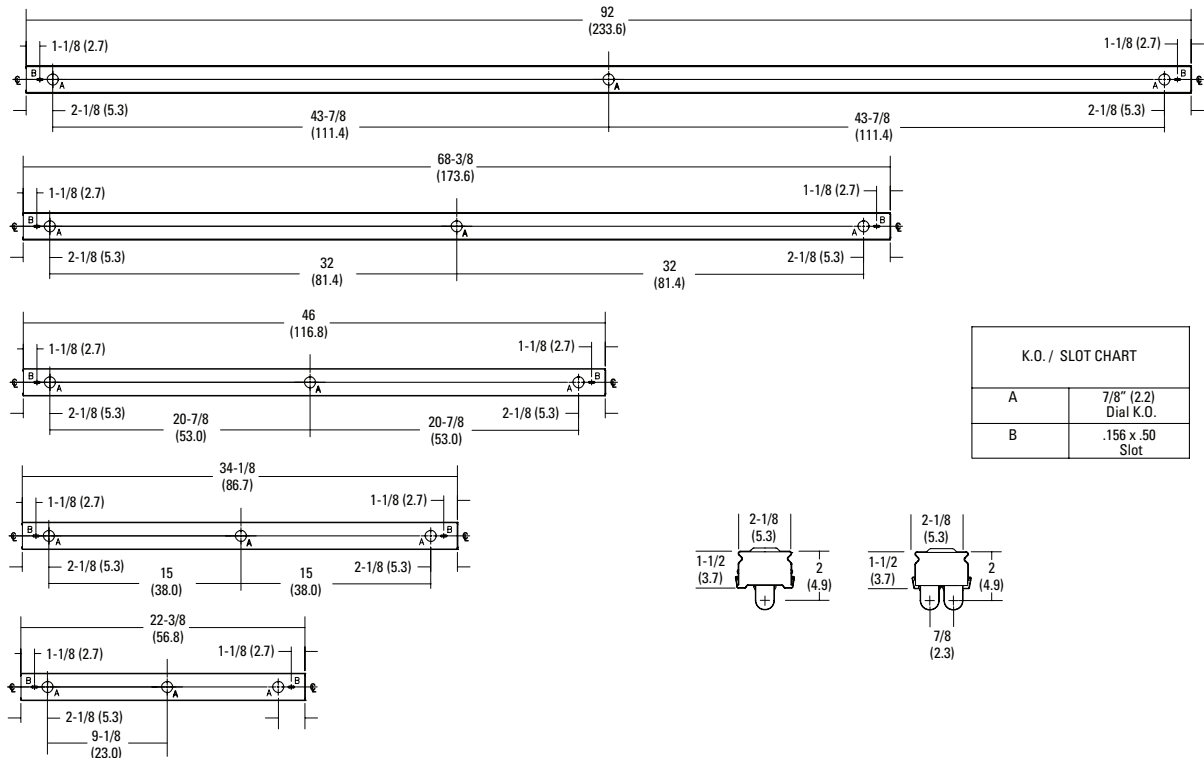

NOTE: Actual performance may differ as a result of end-user environment and application.

Specifications subject to change without notice.

Catalog Number
Notes
Type

Contractor Select

Strip Lights

C Specifications	Z1 Specifications	Z2 Specifications	S Specifications
Length: 24 (61.0)	Length: 24 (61.0)	Length: 24 (61.0)	Length: 18 (45.7)
36 (91.4)	36 (91.4)	36 (91.4)	24 (61.0)
48 (122.0)	48 (122.0)	48 (122.0)	36 (91.4)
72 (182.9)	96 (243.9)	96 (243.9)	48 (122.0)
96 (243.9)	Width: 2-1/4 (5.7)	Width: 2-1/4 (5.7)	Width: 2-3/4 (6.9)
Width: 4-3/8 (11.1)	Depth: 1-1/4 (3.1)	Depth: 1-1/4 (3.1)	Depth: 1-3/4 (4.4)
Depth: 2-1/8 (5.4)			

Strip Lights

DIMENSIONS

Inches (centimeters). Subject to change without notice.

Z STRIPS

T8 DIMENSIONS

T5 DIMENSIONS

Strip Lights

DIMENSIONS (continued)