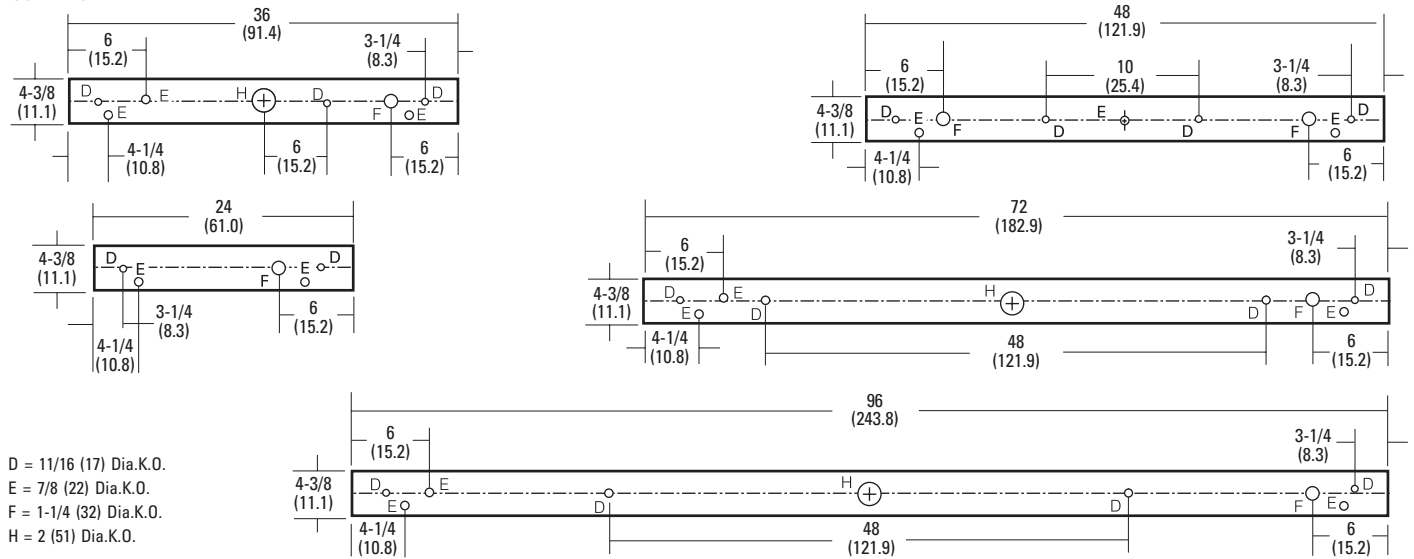

Strip Lights

DIMENSIONS (continued)

Inches (centimeters). Subject to change without notice.

C STRIPS

PHOTOMETRICS

See www.acuitybrands.com.