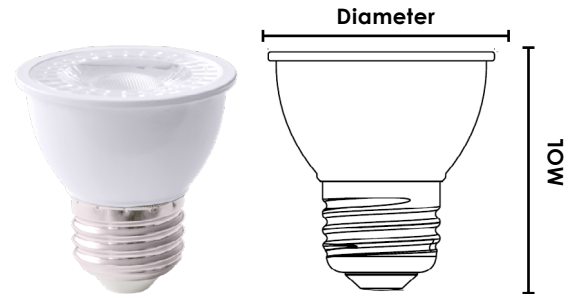

### ORDERING INFORMATION

Order code: 66354  
 Description: MR16E26/7W/30K/35/CHOICE/STD  
 UPC: 69549663541  
 Case quantity: 48

MOL : 2" (50 mm) Dia. : 2 1/16" (53 mm)

### PERFORMANCE DATA

Shape: MR16  
 Base: E26  
 Watts(W): 7  
 Volts (VAC): 120  
 Colour temperature (K)\*\*: 3 000  
 Life L70 (hrs): 15 000  
 Initial lumens (lm)\*: 500  
 Initial lumens per watt (lm/W): 71  
 CRI: 83  
 Beam angle (°): 35  
 CBCP: 1 321  
 Power factor: 0.946  
 Operating temperature range: -20 °C to 45 °C (-4 °F to 113 °F)  
 Traditional equivalent (W): 50